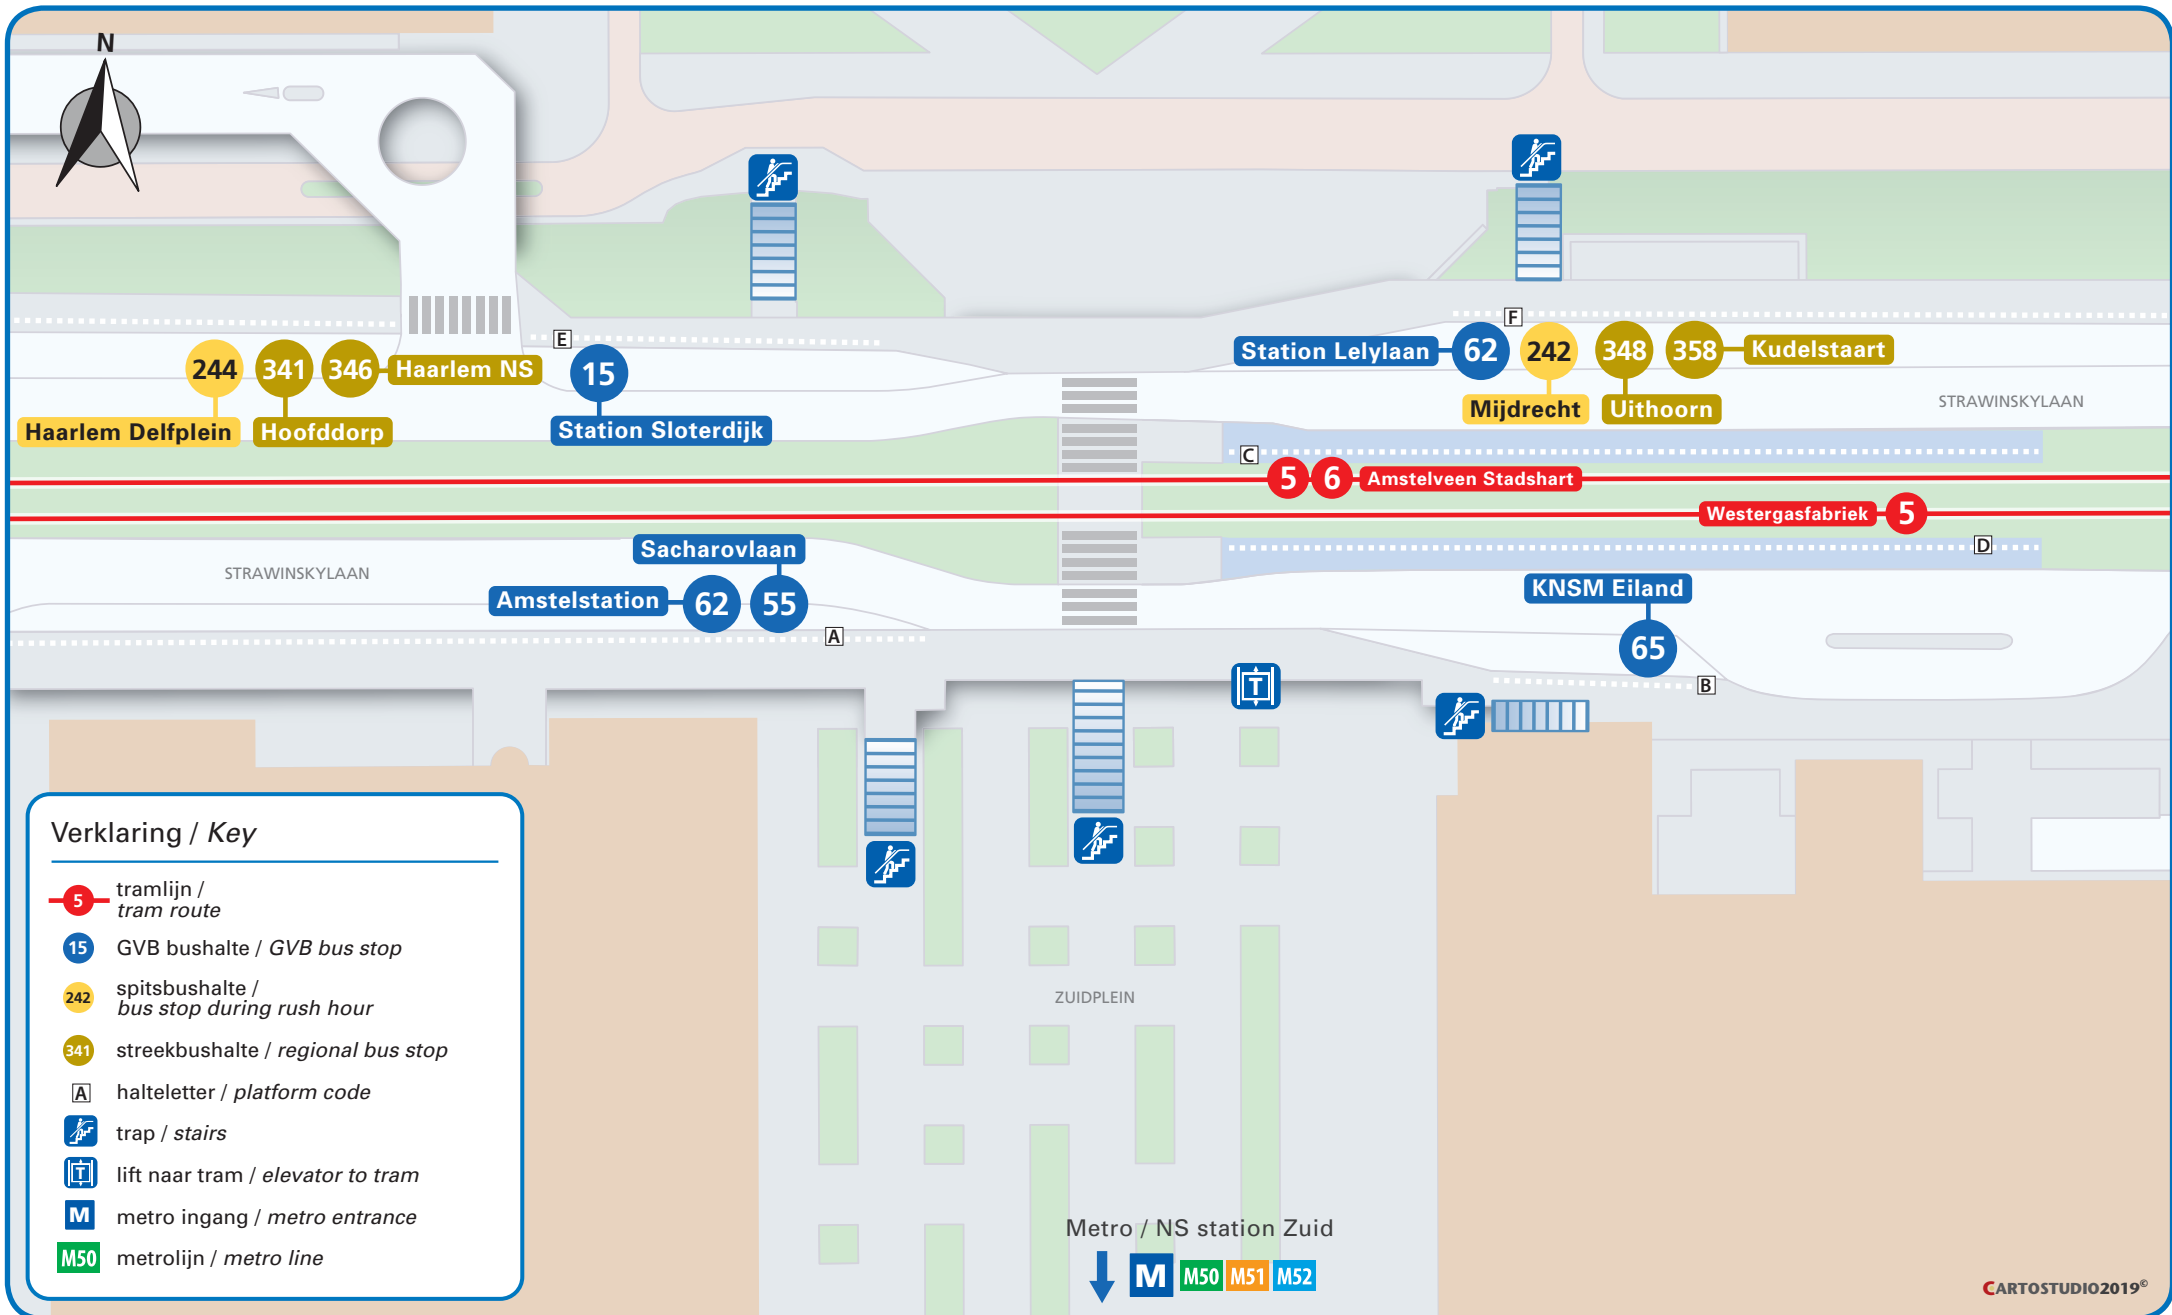

Station Zuid

Verklaring / Key

-  tramlijn / tram route
-  GVB bushalte / GVB bus stop
-  spitsbushalte / bus stop during rush hour
-  streekbushalte / regional bus stop
-  halteletter / platform code
-  trap / stairs
-  lift naar tram / elevator to tram
-  metro ingang / metro entrance
-  metrolijn / metro line

Metro / NS station Zuid