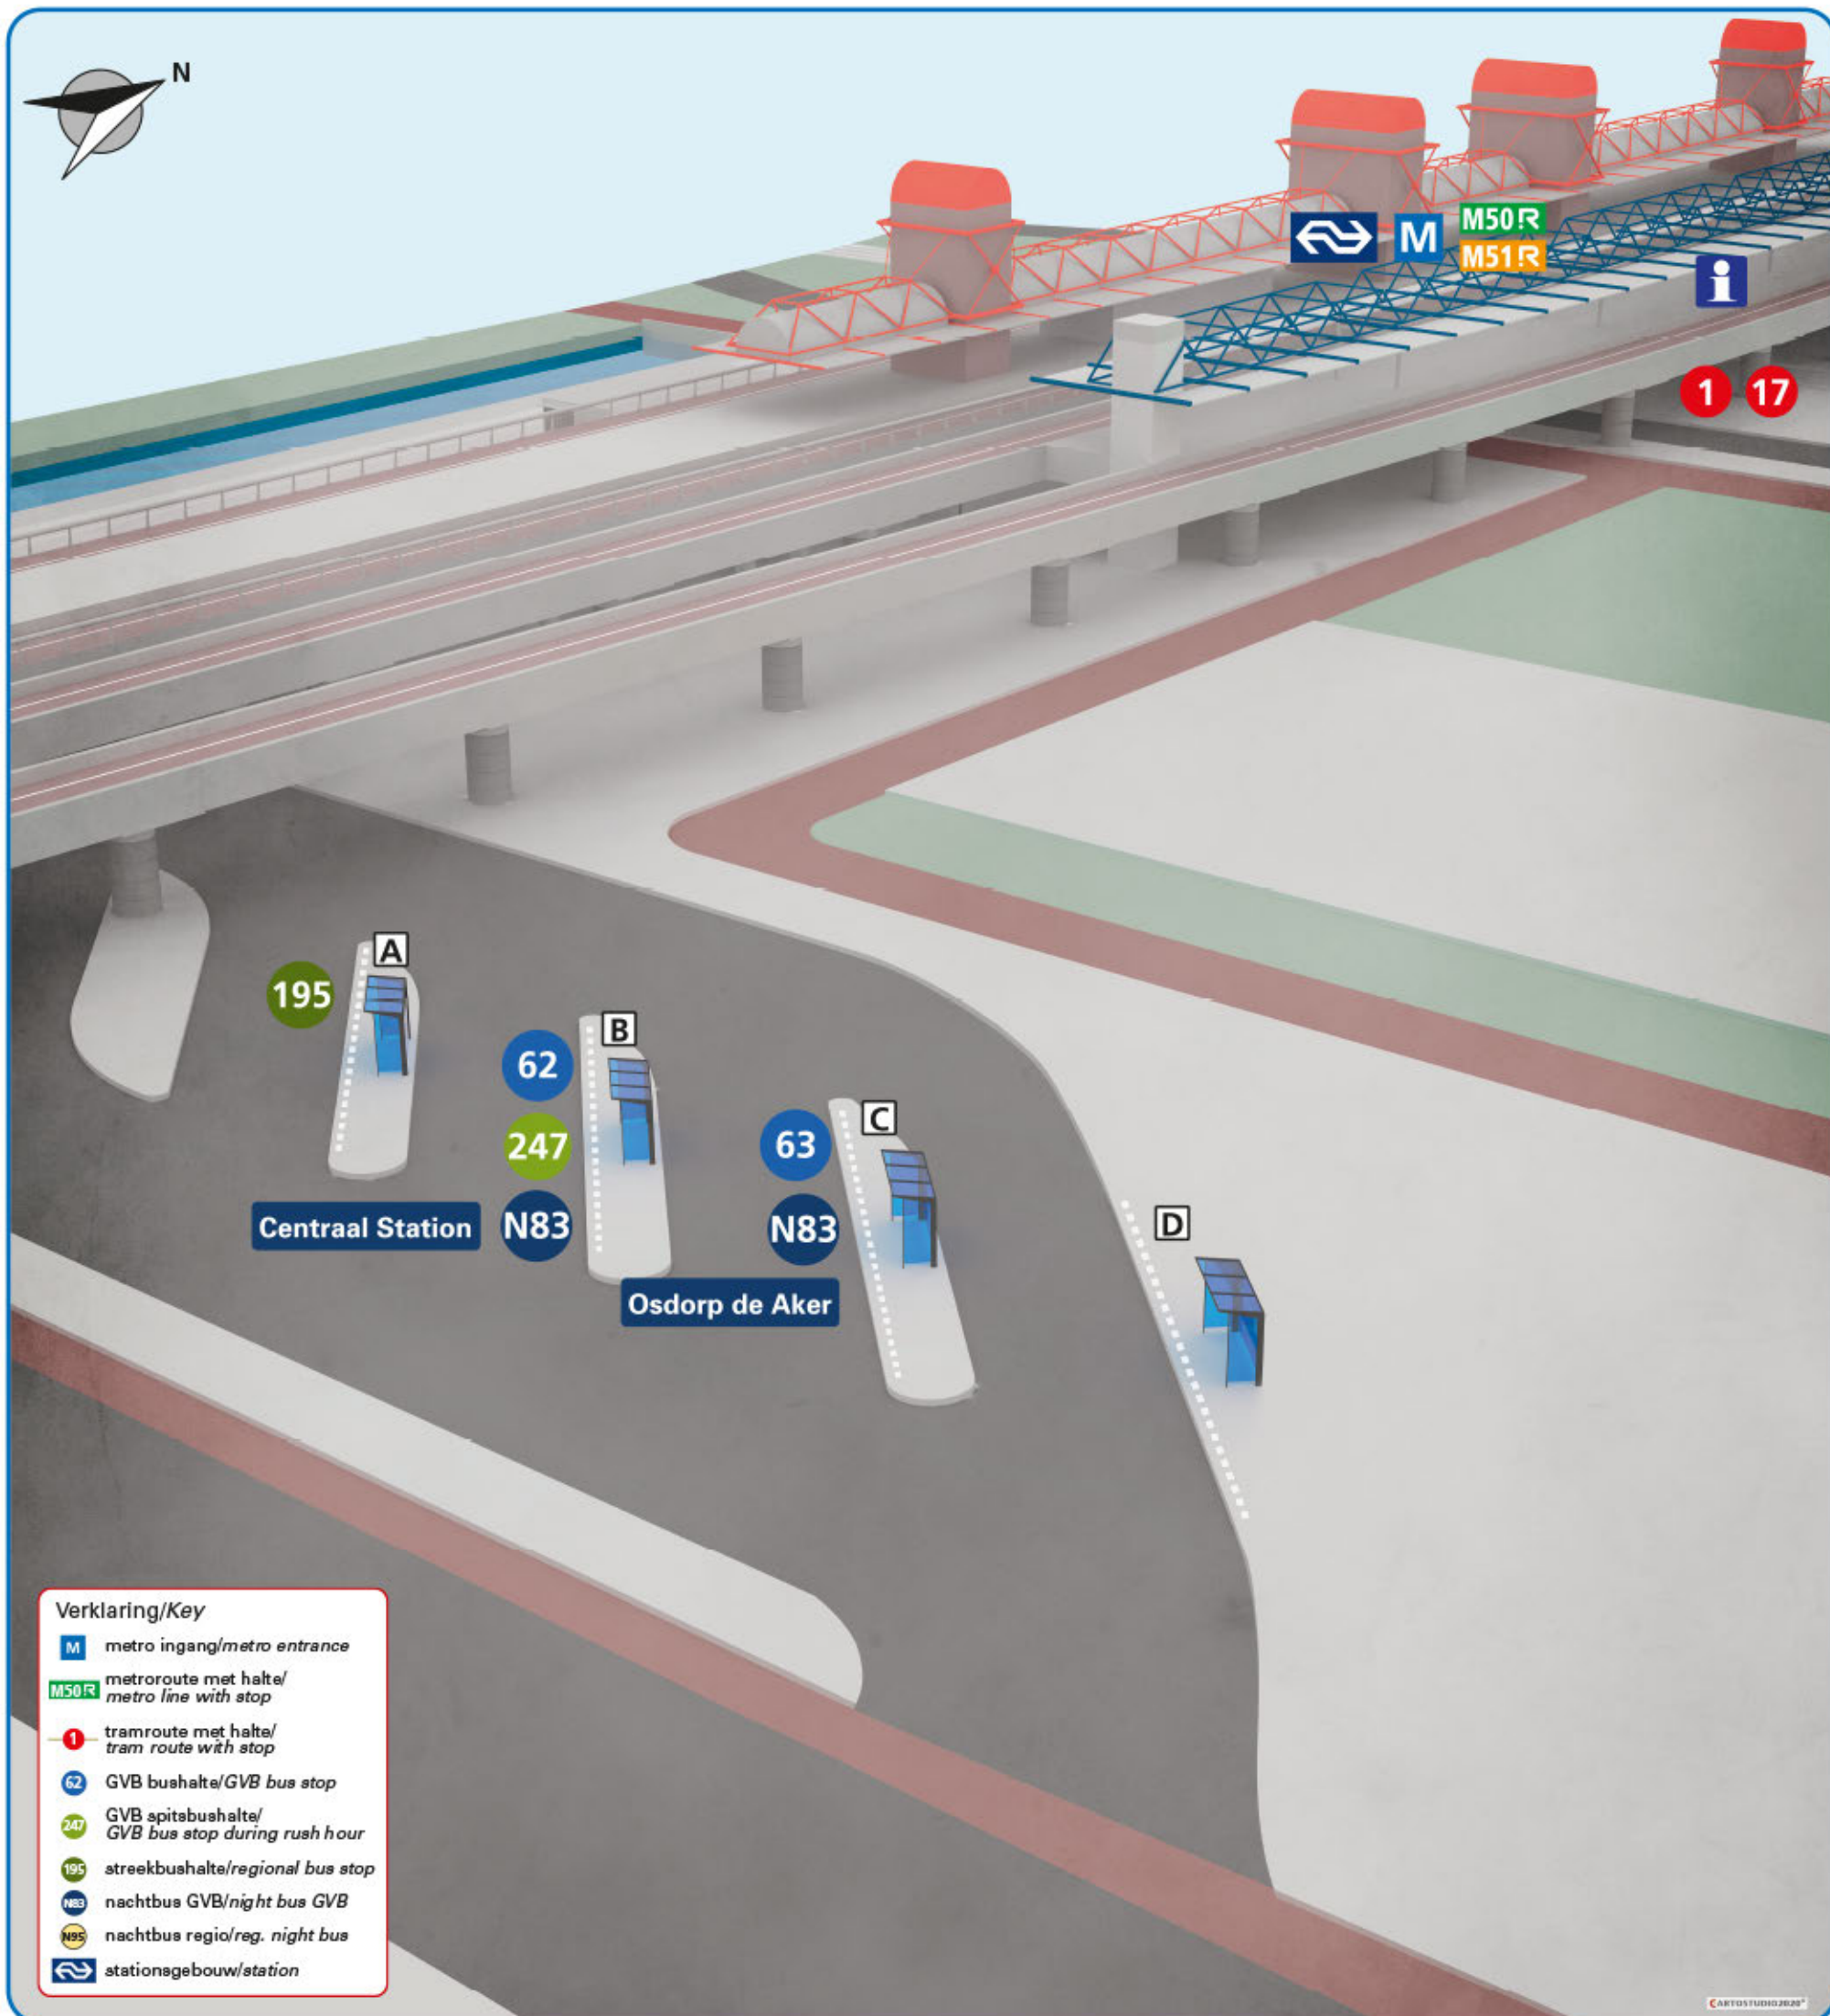

Station Lelylaan

Verklaring/Key

-  metro ingang/metro entrance
-  metroroute met halte/
metro line with stop
-  tramroute met halte/
tram route with stop
-  GVB bushalte/GVB bus stop
-  GVB spitsbushalte/
GVB bus stop during rush hour
-  streekbushalte/regional bus stop
-  nachtbus GVB/night bus GVB
-  nachtbus regio/reg. night bus
-  stationsgebouw/station