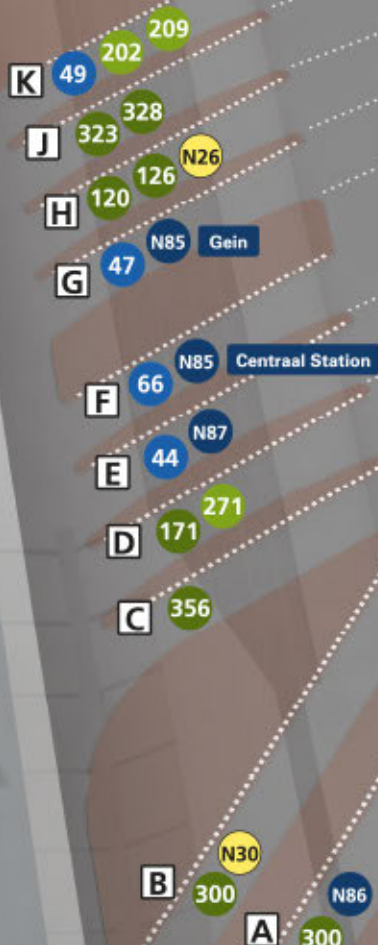

# Station Bijlmer ArenA

- Verklaring/Key**
-  metro ingang/metro entrance
  -  metroroute met halte/  
metro line with stop
  -  GVB bushalte/GVB bus stop
  -  streekbushalte/regional bus stop
  -  GVB spitsbushalte/  
GVB bus stop during rush hour
  -  nachtbus GVB/night bus GVB
  -  nachtbus regio/reg. night bus
  -  Stationsgebouw/station