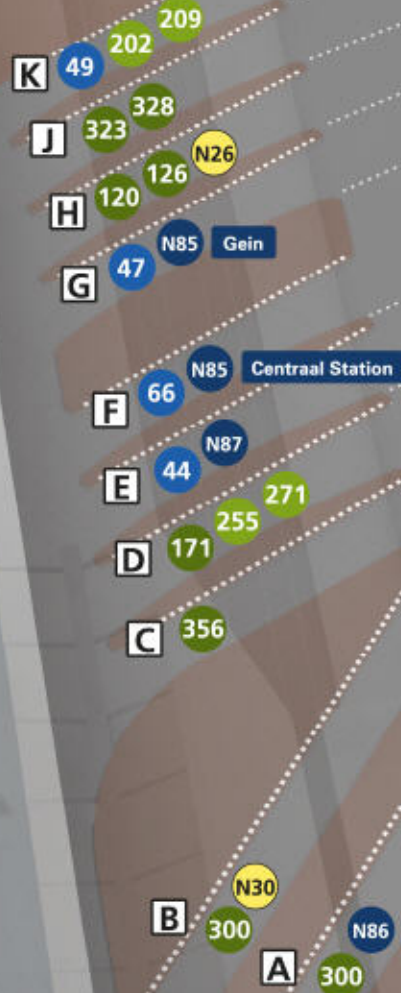

# Station Bijlmer ArenA

## Verklaring/Key

- metro ingang/metro entrance
- metroroute met halte/  
metro line with stop
- GVB bushalte/GVB bus stop
- streekbushalte/regional bus stop
- GVB spitsbushalte/  
GVB bus stop during rush hour
- nachtbus GVB/night bus GVB
- nachtbus regio/reg. night bus
- Stationsgebouw/station

50

54